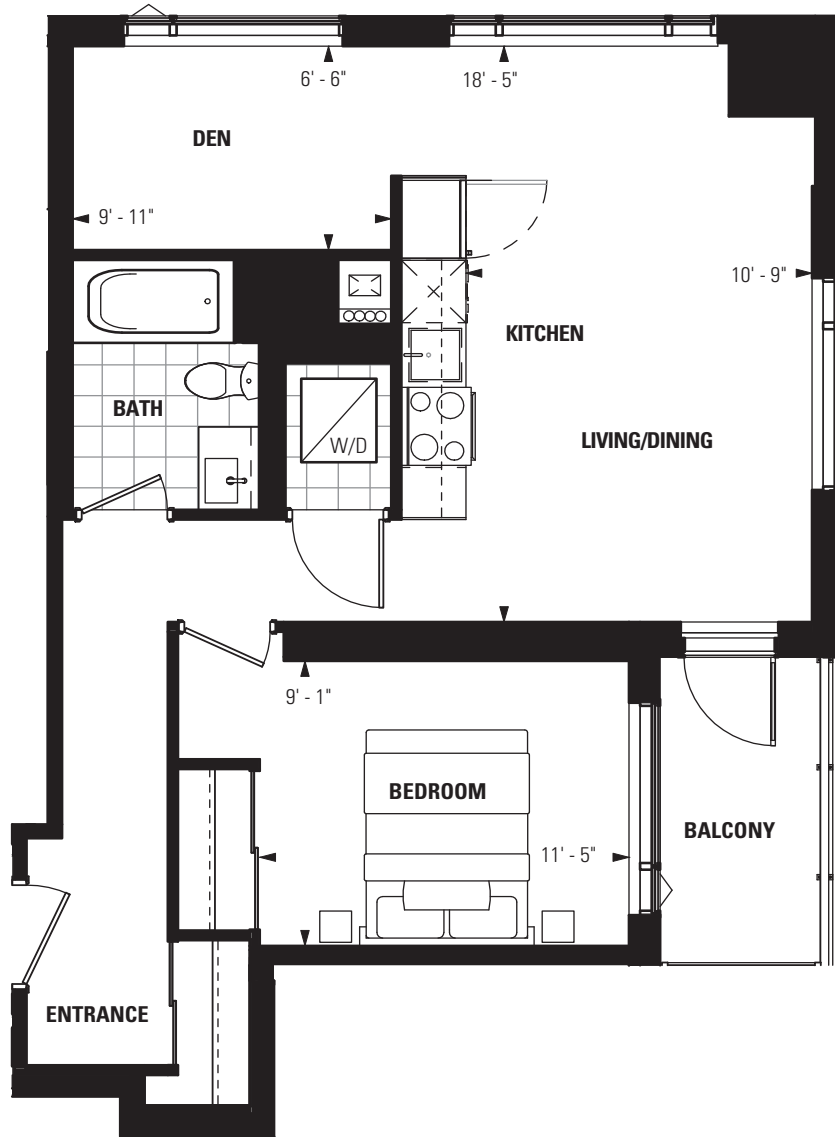

1 bedroom + den **726 sq ft**  
+ 52 sq ft balcony

RESIDENTIAL FLOOR 10-44