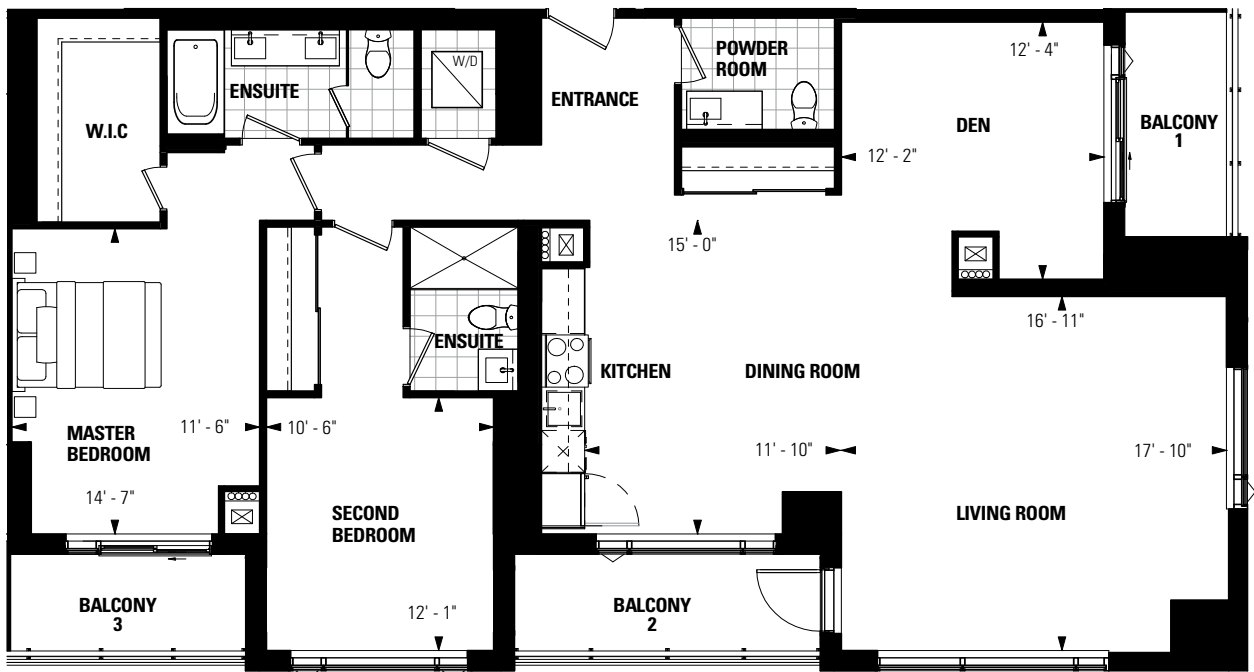

# combo 2

2 bedroom + den

1612 sq.ft.

+ 57 sq.ft. balcony 1

+ 74 sq.ft. balcony 2

+ 58 sq.ft. balcony 3

Dimensions, specifications, tile floor patterns and architectural detailing (including window size and location) are approximate and subject to modifications without notice. Orientation of suite may be reversed and purchaser agrees to accept same. Actual usable floor space may vary from the stated floor area. All details should be confirmed with your sales representative. E.&O.E.